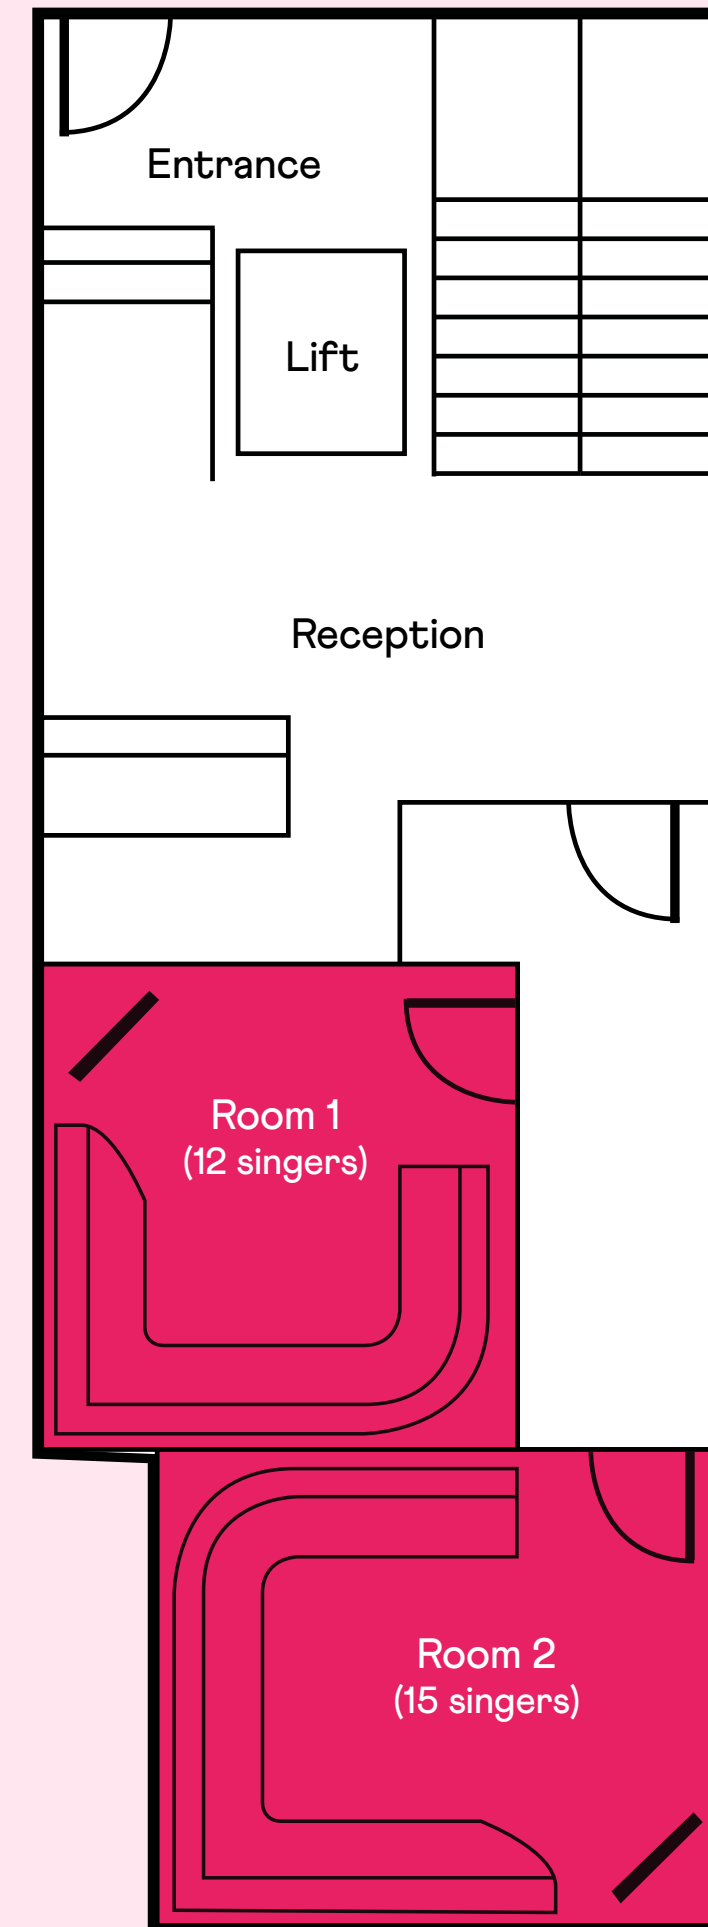

Capacities

Space: 4260 sq ft
Overall: 170 pax
Rooms: 80 pax

Basement

Ground Floor

1st Floor

2nd Floor