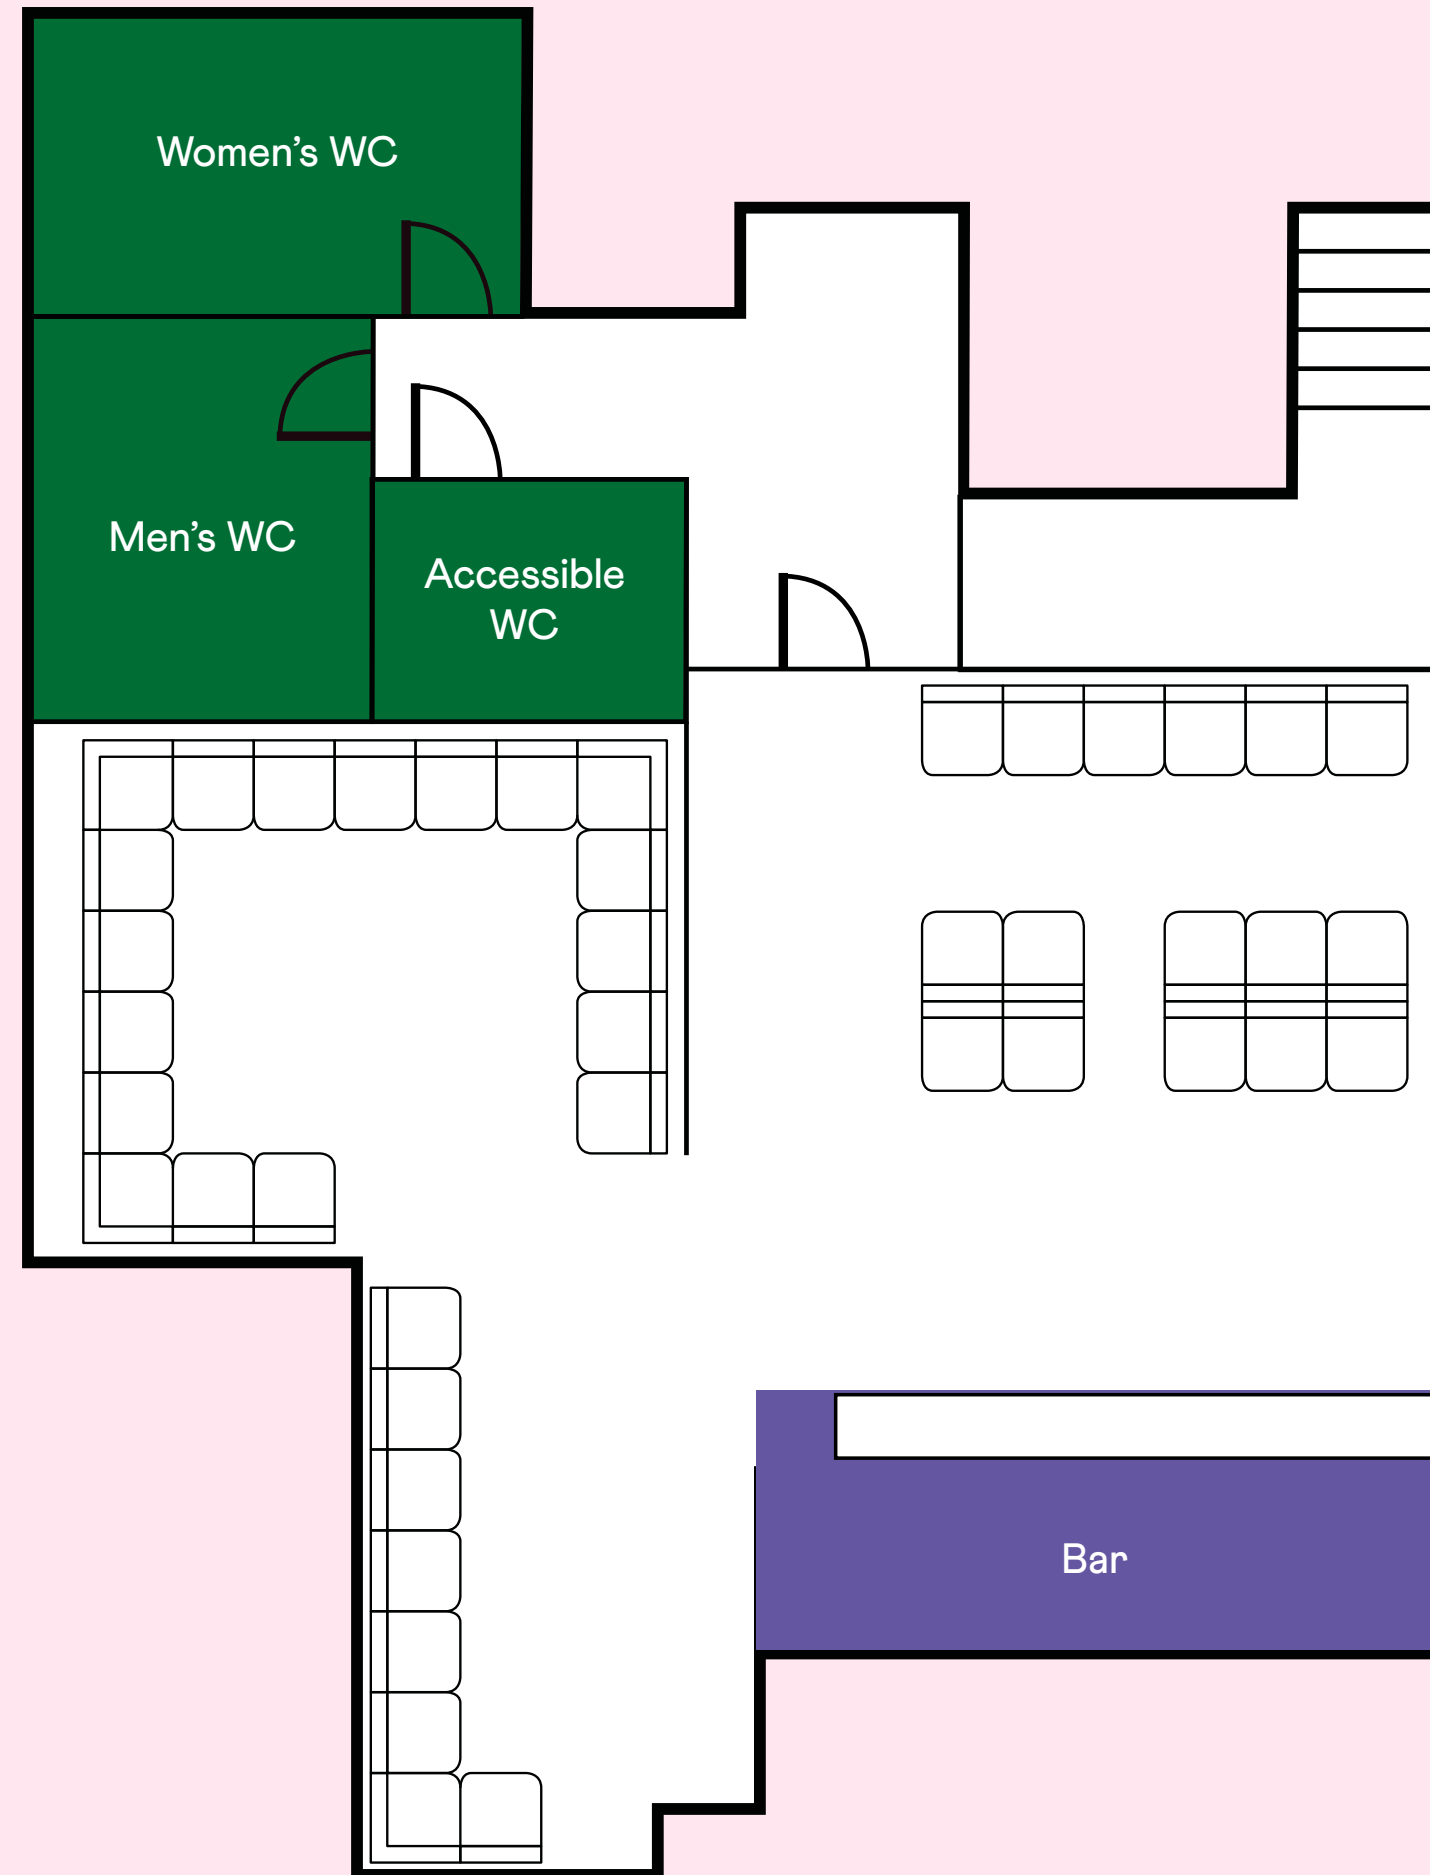

Capacities

Space: 4260 sq ft
Overall: 170 pax
Rooms: 80 pax

Basement

Ground Floor

1st Floor

2nd Floor