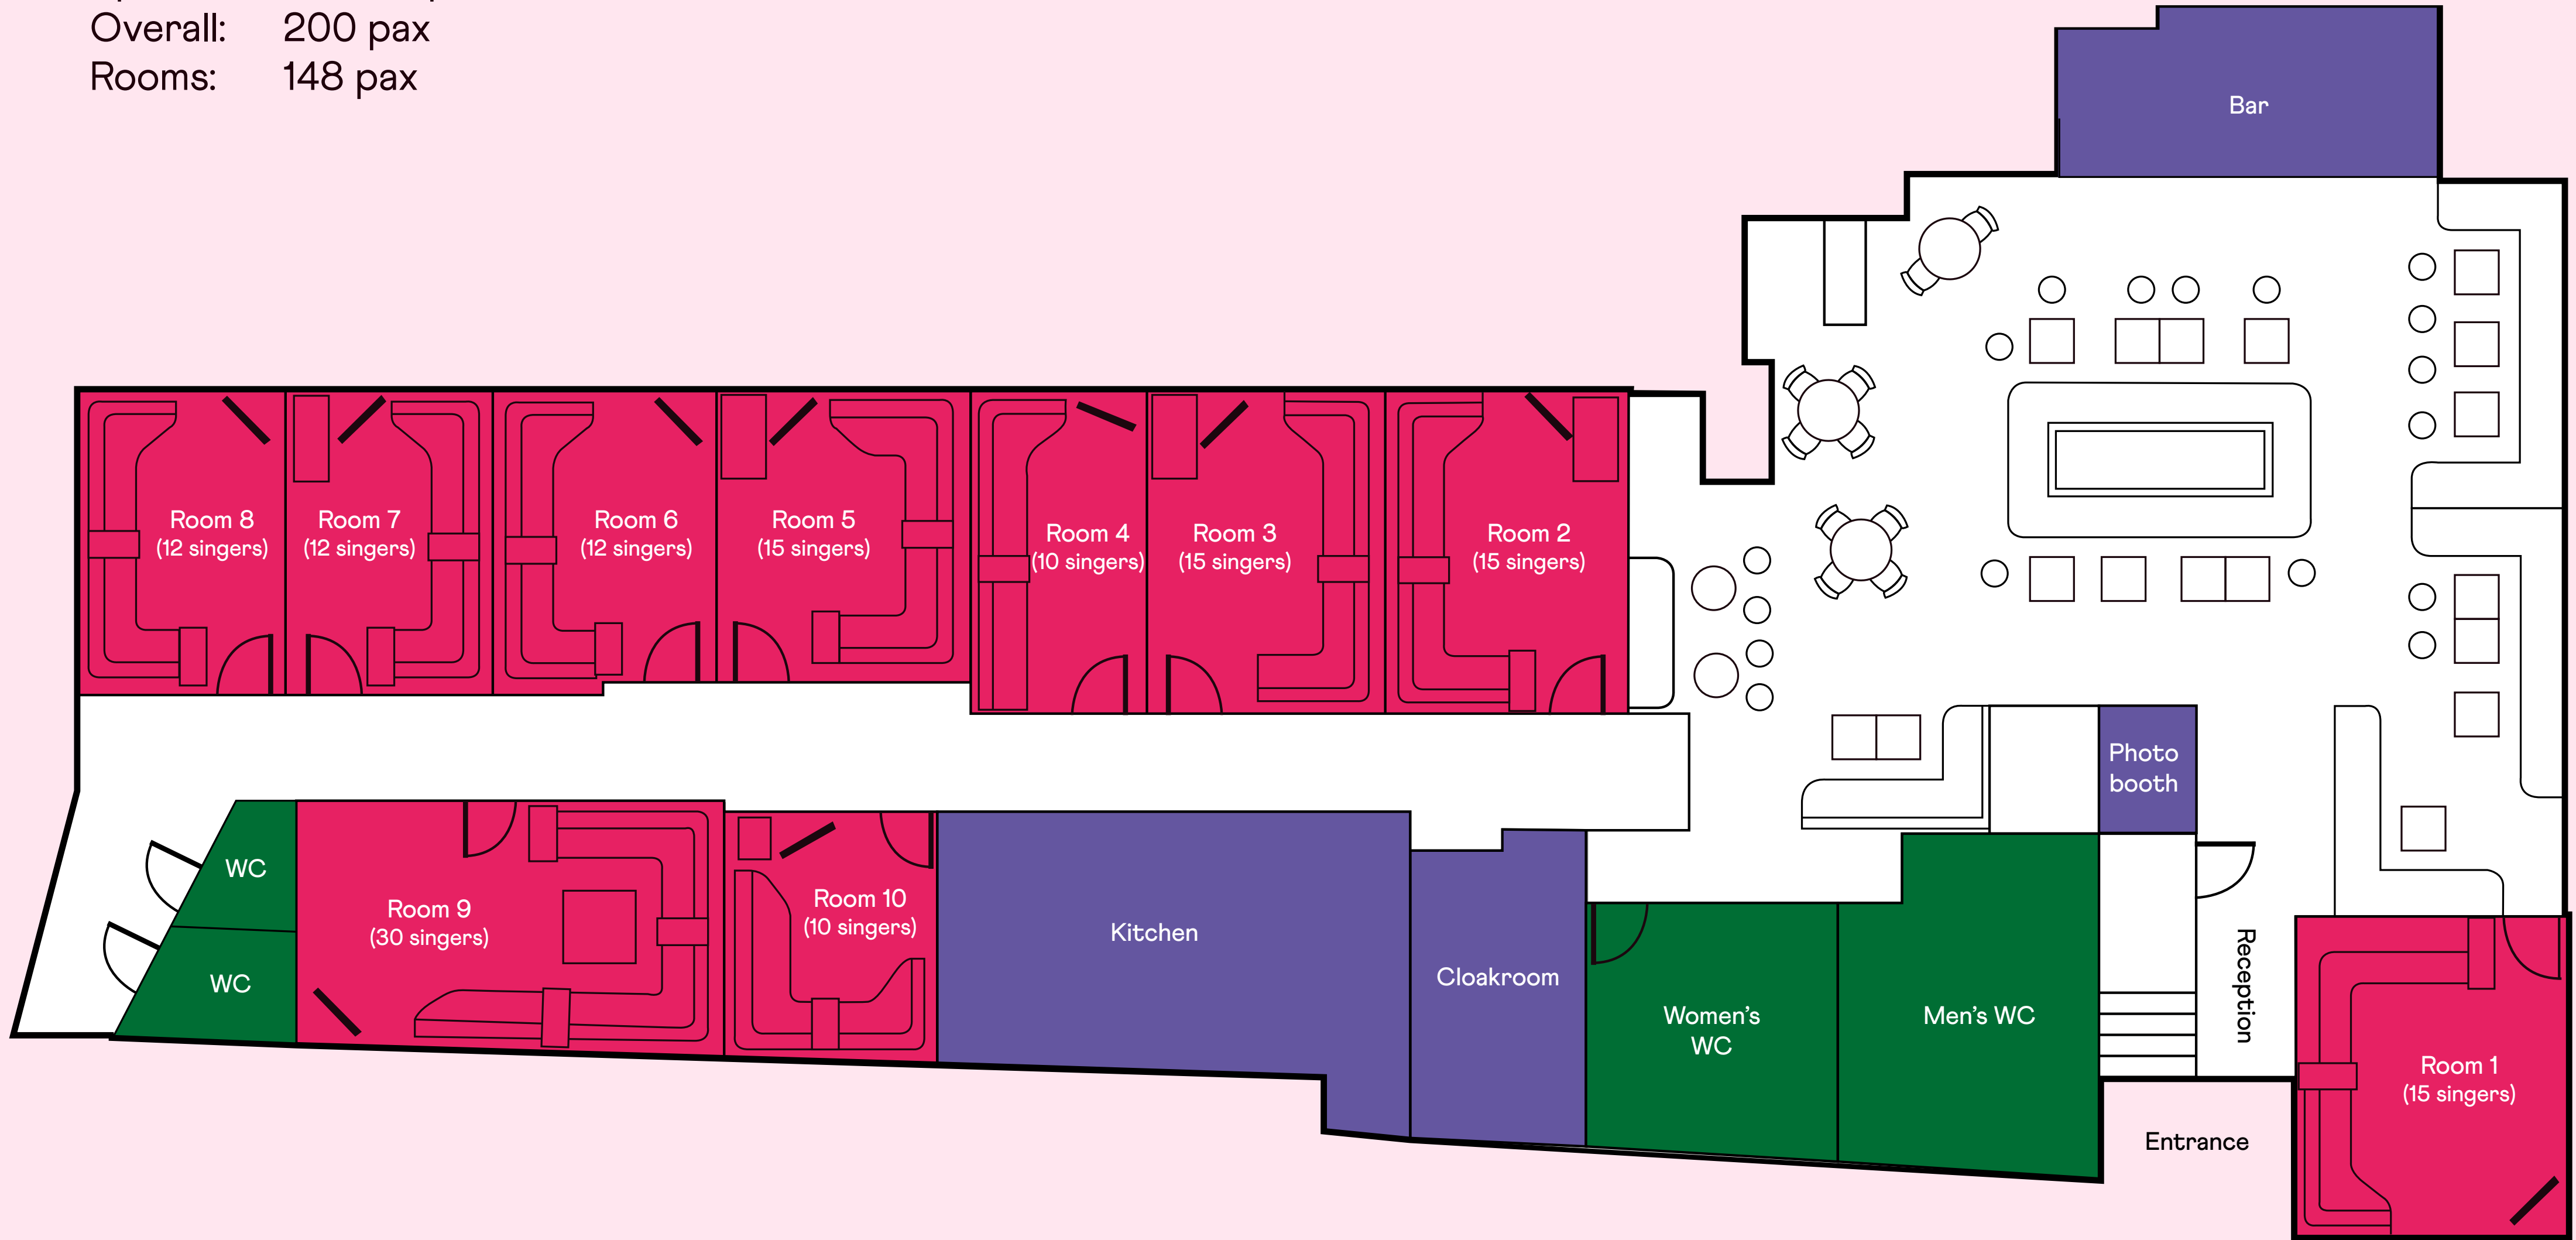

Evening Capacities

Space: 5000 sq ft
Overall: 200 pax
Rooms: 148 pax

Daytime Capacities (for Meetings and Conferences)

Space: 5000 sq ft
Overall: 200 pax
Rooms: 100 pax